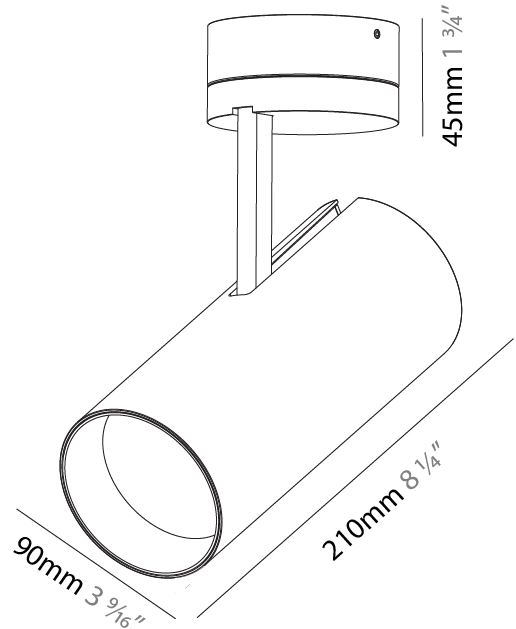

GENERAL

Series: Imagine
Subseries: Imagine 90
Brand: Prolicht
Division: Architectural
Mounting Type: Surface
Mounting Location: Ceiling
Subcategory: Spots

PHYSICAL

Shape: Round
Diameter (mm): 90
Diameter (in): 3 9/16
Height (mm): 210
Height (in): 8 1/4
Max. Overall Height (mm): 255
Max. Overall Height (in): 10 1/16
Light Distribution: Adjustable / Direct
Weight (kg): 1.184
Weight (lbs): 2.60
Fixture Finish: SSR / BKV / CWI / CRY / HAB / UFT / ITA / RUA / FTG / MYG / LOD / PUS / FRO / FUP / KIA / POP / BLS / SPG / MEY / GOH / GUM / CHC / COM / ABZ / JAG / OBR / MOS / ROR
Fixture Material: Aluminum Die Cast

ELECTRICAL

Lamp Type: LED (Zhaga Standard)
Input Wattage (W): 13.2 / 16.5
Total Output Wattage (W): 12 / 15
Dimming: Tri-Mode (Non-Dimming and Phase Dimming (120Vac only) and 0-10V Dimming)
Driver Included: Yes
Driver Location: Integrated
Driver Type: Constant Current - Universal
Driver Class: Class 2
Input Voltage (V): 120 - 277
Constant Current (MA): 350

LED

Number of LEDs: 1
Color Temperature (°K): 2700 / 3000 / 3500 / 4000
Max. Delivered Lumen (lm): 830 / 930 / 1009 / 1030
CRI: >90 CRI
Lamp Life (hrs): 50000

OPTICAL

Reflector°: 10
Adjustability: Rotational 350°; Tilt 90°

RATINGS AND CERTIFICATIONS

Certified By: Certified for North American Standards
IP rating: IP20